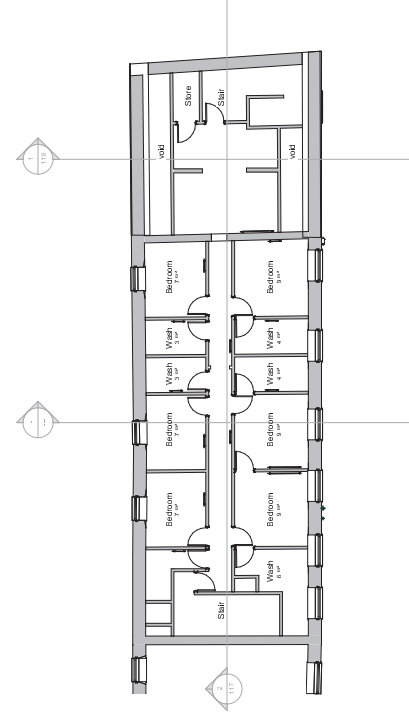

3D-ISO - Existing Fourth Floor

Existing Fourth Floor Plan  
1 : 100

<p>PROJNO: 15-026          PROJECT: 15-026          DATE: 10/29/15          DRAWN BY: DC</p>		<p>DATE: 10/29/15          DRAWN BY: DC</p>
<p>PROJECT: Courtyard Hotel &amp; Georgian Theatre          DRAWN: General Arrangement - Existing Fourth Floor Plan          CHECKED: [Signature]</p>		<p>DATE: 10/29/15          DRAWN BY: DC</p>
<p>PROJECT: 15-026          DRAWN: 15-026          CHECKED: [Signature]</p>		<p>DATE: 10/29/15          DRAWN BY: DC</p>
<p>PROJECT: 15-026          DRAWN: 15-026          CHECKED: [Signature]</p>		<p>DATE: 10/29/15          DRAWN BY: DC</p>